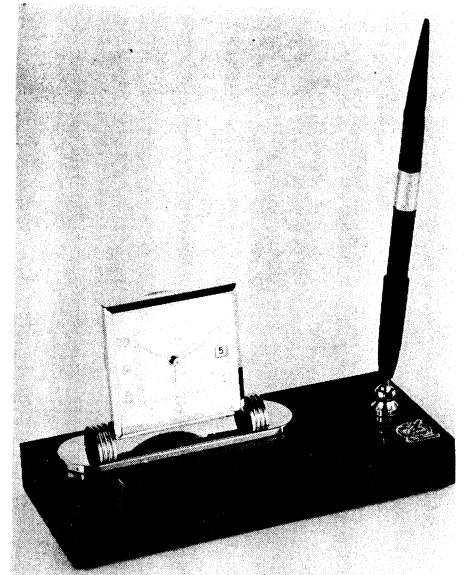

37CK - PEN BASE — ALARM CLOCK
AUTOMATIC CALENDAR

DISTINCTIVELY STYLED
QUALITY CRAFTSMANSHIP